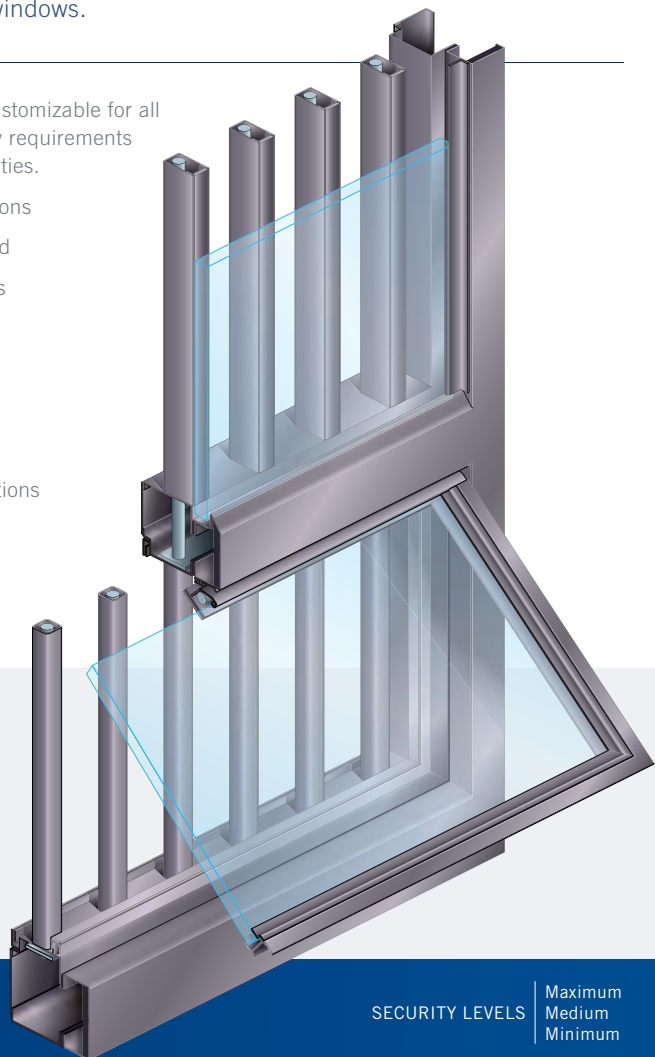

HOPE'S® CORRECTIONAL WINDOW SYSTEMS

(716) 665-5124

sales@hopeswindows.com
www.HopesCorrectional.com

100+ YEARS STRONG IN WINDOW SECURITY, SAFETY,
AND SUPERIOR PERFORMANCE

Meeting and exceeding both meticulous, independent testing and customer expectations begins with Hope's 100+ years of experience and expertise. Depend on Hope's for strong, durable, and rigorously tested steel security windows.

Hope's secure window systems are fully customizable for all safety, function, performance, and security requirements for correctional and behavioral health facilities.

- » Maximum security and non-secure options
- » Energy efficient and thermally enhanced
- » Superior strength and weather tightness
- » Integrated tool resistant steel
- » Full-depth welded corner construction
- » Low maintenance
- » Extremely long life cycle
- » Fixed, operable, and skylight configurations meet daylighting and ventilation needs
- » Steel, Stainless Steel, and hybrid Steel + Aluminum material options

HOPE'S THIRD-PARTY CERTIFICATIONS

- Tool Resistance, ASTM A627
- Air Infiltration, ASTM E283
- Water Penetration, ASTM E331
- Structural Loading, ASTM E330
- Detention Impact Resistance, ASTM F1592
- Thermal Resistance, ASTM C236
- Thermal Resistance, AAMA 1503
- Hurricane Resistance, TAS 201, 202, 203

Shown: HOPE'S STB10 Thermally broken steel awning security window

SECURITY LEVELS

Maximum
Medium
Minimum