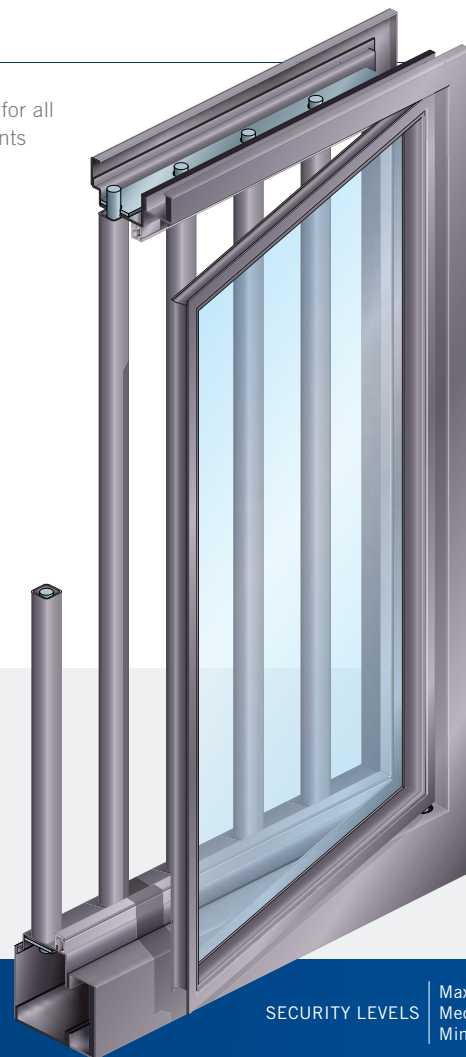

HOPE'S® CORRECTIONAL WINDOW SYSTEMS

(716) 665-5124

sales@hopeswindows.com
www.HopesCorrectional.com

100+ YEARS STRONG IN WINDOW SECURITY, SAFETY,
AND SUPERIOR PERFORMANCE

Meeting and exceeding both meticulous, independent testing and customer expectations begins with Hope's 100+ years of experience and expertise. Depend on Hope's for strong, durable, and rigorously tested steel security windows.

Hope's secure window systems are fully customizable for all safety, function, performance, and security requirements for correctional and behavioral health facilities.

- » Maximum security and non-secure options
- » Energy efficient and thermally enhanced
- » Superior strength and weather tightness
- » Integrated tool resistant steel
- » Full-depth welded corner construction
- » Low maintenance
- » Extremely long life cycle
- » Fixed, operable, and skylight configurations meet daylighting and ventilation needs
- » Steel, Stainless Steel, and hybrid Steel + Aluminum material options

HOPE'S THIRD-PARTY CERTIFICATIONS

- Tool Resistance, ASTM A627
- Air Infiltration, ASTM E283
- Water Penetration, ASTM E331
- Structural Loading, ASTM E330
- Detention Impact Resistance, ASTM F1592
- Thermal Resistance, ASTM C236
- Thermal Resistance, AAMA 1503
- Hurricane Resistance, TAS 201, 202, 203

Shown: HOPE'S STB20 Thermally broken side hung steel security window

SECURITY LEVELS | Maximum
Medium
Minimum