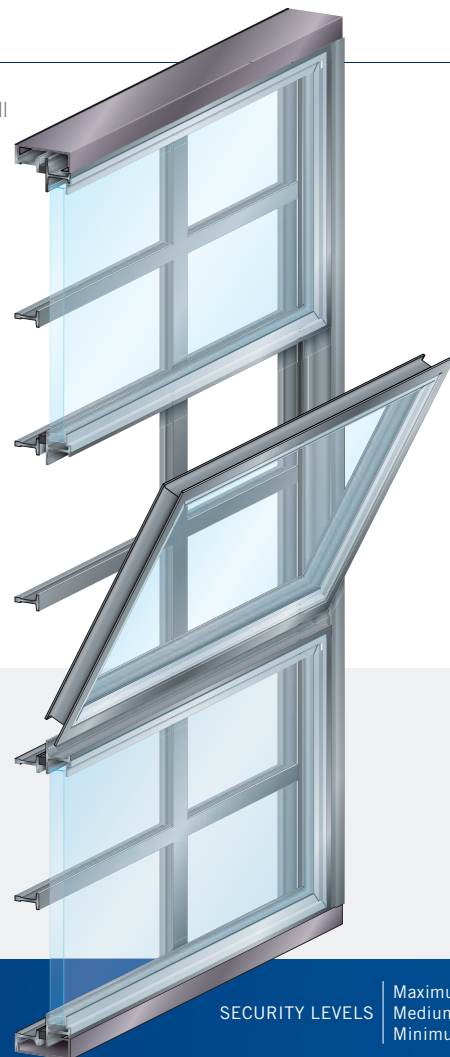

HOPE'S® CORRECTIONAL WINDOW SYSTEMS

(716) 665-5124

sales@hopeswindows.com
www.HopesCorrectional.com

100+ YEARS STRONG IN WINDOW SECURITY, SAFETY,
AND SUPERIOR PERFORMANCE

Meeting and exceeding both meticulous, independent testing and customer expectations begins with Hope's 100+ years of experience and expertise. Depend on Hope's for strong, durable, and rigorously tested steel security windows.

Hope's secure window systems are fully customizable for all safety, function, performance, and security requirements for correctional and behavioral health facilities.

- » Maximum security and non-secure options
- » Energy efficient and thermally enhanced
- » Superior strength and weather tightness
- » Integrated tool resistant steel
- » Full-depth welded corner construction
- » Low maintenance
- » Extremely long life cycle
- » Fixed, operable, and skylight configurations meet daylighting and ventilation needs
- » Steel, Stainless Steel, and hybrid Steel + Aluminum material options

HOPE'S THIRD-PARTY CERTIFICATIONS

- Tool Resistance, ASTM A627
- Air Infiltration, ASTM E283
- Water Penetration, ASTM E331
- Structural Loading, ASTM E330
- Detention Impact Resistance, ASTM F1592
- Thermal Resistance, ASTM C236
- Thermal Resistance, AAMA 1503
- Hurricane Resistance, TAS 201, 202, 203

Shown: HOPE'S S41 Steel swing-in hopper guard frame security window with surrounding U-channel connection

SECURITY LEVELS

Maximum
Medium
Minimum